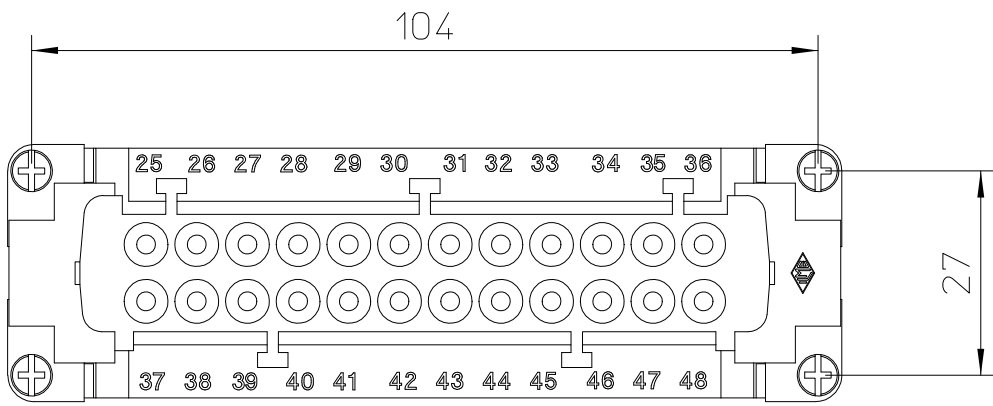

Diritti riservati All rights reserved

Diritti riservati All rights reserved

dimensions in mm
Date 30/03/17
Sign. C. Mainini

JNEF 24 N
Female insert, screw, 24P 16A 500V - JEI

Scale
1:1