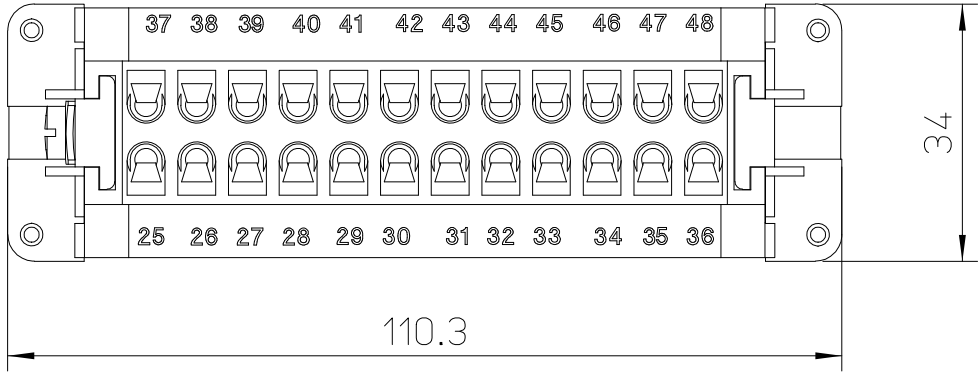

Diritti riservati All rights reserved

Diritti riservati All rights reserved

dimensions in mm
Date 30/03/17
Sign. C. Mainini

JNEF 24 N
Female insert, screw, 24P 16A 500V - JEI

Scale
1:1