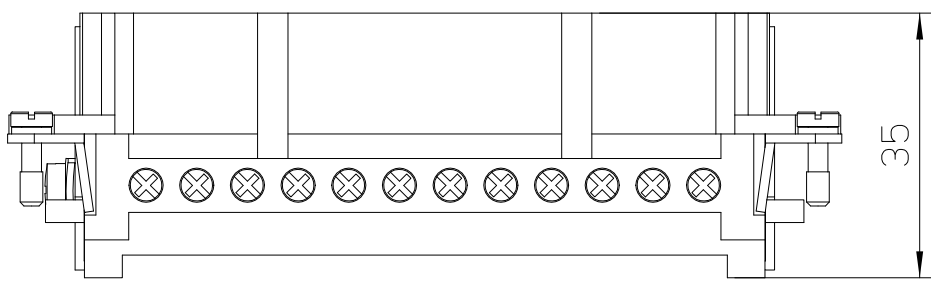

Diritti riservati All rights reserved

Diritti riservati All rights reserved

dimensions in mm
Date 30/03/17
Sign. C. Mainini

JNEF 24 N
Female insert, screw, 24P 16A 500V - JEI

Scale
1:1