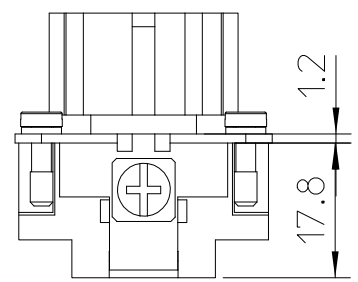

Diritti riservati All rights reserved

Diritti riservati All rights reserved

dimensions in mm
Date 30/03/17
Sign. C. Mainini

JNEF 24 N
Female insert, screw, 24P 16A 500V - JEI

Scale
1:1