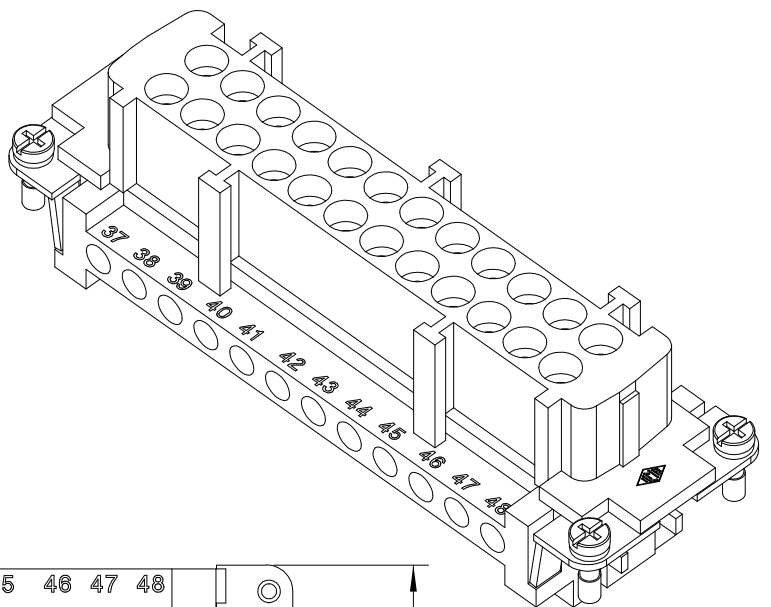

Diritti riservati All rights reserved

Diritti riservati All rights reserved

dimensions in mm
Date 30/03/17
Sign. C. Mainini

JNEF 24 N
Female insert, screw, 24P 16A 500V - JEI

Scale
1:1